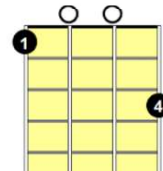

Dm Am E7 Am
 Good luck will rub off when I shakes 'ands with you,

Dm Am E7 Am
 Or blow me a kiss and that's lucky too.

Am

E+

Am7

(Verse 1)

Am E+ Am7 D
 Now as the ladder of life 'as been strung,

Dm Am B7 E7
 you may think a sweep's on the bottommost rung.

Am E+ Am7 D
 Though I spends me time in the ashes and smoke,

Dm Am E7 Am
 in this 'ole wide world there's no happier bloke.

D

(Verse 2)

I choose my bristles with pride, yes I do
 A broom for the sash and a brush for the flue
 Though I'm covered with soot, from me 'ead to me toes,
 a sweep knows he's welcome wherever 'e goes.

B7

(Verse 3)

Up where the smoke is all billered and curled,
 'tween pavement and star is the chimney sweep's world.
 When there's 'ardly no day now, and 'ardly no night,
 there's things 'alf in shadow and 'alway in light.