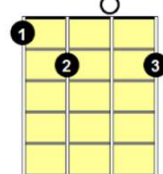

(Verse 3)

Up where the smoke is all billered and curled,
'tween pavement and star is the chimney sweep's world.
When there's 'ardly no day now, and 'ardly no night,
there's things 'alf in shadow and 'alway in light.

E7