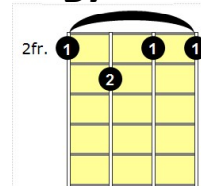

Dm Am E7 Am
 Good luck will rub off when I shakes 'ands with you,

Dm Am E7 Am
 Or blow me a kiss and that's lucky too.

Am

E+

Am7

(Verse 1)

Am E+ Am7 D
 Now as the ladder of life 'as been strung,

Dm Am B7 E7
 you may think a sweep's on the bottommost rung.

Am E+ Am7 D
 Though I spends me time in the ashes and smoke,

Dm Am E7 Am
 in this 'ole wide world there's no happier bloke.

D

(Verse 2)

I choose my bristles with pride, yes I do
 A broom for the sash and a brush for the flue
 Though I'm covered with soot, from me 'ead to me toes,
 a sweep knows he's welcome wherever 'e goes.

B7

(Verse 3)

Up where the smoke is all billered and curled,
 'tween pavement and star is the chimney sweep's world.
 When there's 'ardly no day now, and 'ardly no night,
 there's things 'alf in shadow and 'alway in light.