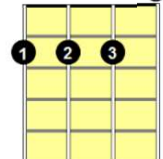

Dm Am E7 Am
 Good luck will rub off when I shakes 'ands with you,

Dm Am E7 Am
 Or blow me a kiss and that's lucky too.

Am

E+

Am7

(Verse 1)

Am E+ Am7 D
 Now as the ladder of life 'as been strung,

Dm Am B7 E7
 you may think a sweep's on the bottommost rung.

Am E+ Am7 D
 Though I spends me time in the ashes and smoke,

Dm Am E7 Am
 in this 'ole wide world there's no happier bloke.

D

(Verse 2)

I choose my bristles with pride, yes I do
 A broom for the sash and a brush for the flue
 Though I'm covered with soot, from me 'ead to me toes,
 a sweep knows he's welcome wherever 'e goes.

B7

(Verse 3)

Up where the smoke is all billered and curled,
 'tween pavement and star is the chimney sweep's world.
 When there's 'ardly no day now, and 'ardly no night,
 there's things 'alf in shadow and 'alway in light.